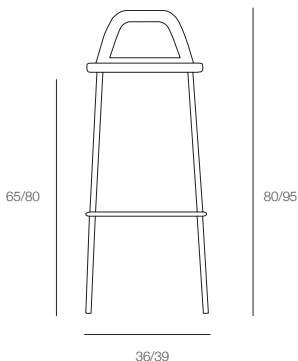

**Studio.** 4-leg barstool with steel parts in chrome or satin. Can be upholstered in customer's own material or any type of Johanson Design's wide range of standard materials.

65

80

## Measurement

Seat height:	65/80cm
Tot. Height:	80/95cm
Tot. Width:	36/39cm
Tot. Depth:	39cm