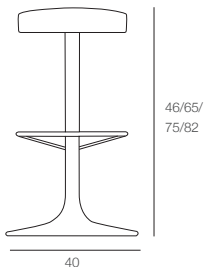

Bases

Finish: black/white/chrome/satin/gold

Measurement

Seat height:	46/65/75/82cm
Tot. Height:	46/65/75/82cm
Tot. Width:	40cm
Tot. Depth:	40cm