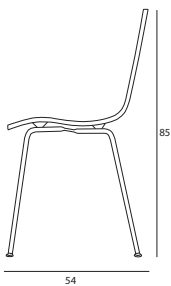

CARAT

Seat material

Pur* in black/white/dark grey/lime/citrus/red/
orange/blue/purple

Bases

Finish: black/chrome/white/

Measurement

Seat height:	54cm
Tot. Height:	85cm
Tot. Width:	46cm
Tot. Depth:	85cm

*Soft polyuretan