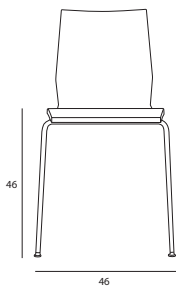

CARAT

Seat material

Pur* in black/white/dark grey/lime/citrus/red/
orange/blue/purple

Bases

Finish: black/chrome/white/

Measurement

Seat height:	54cm
Tot. Height:	85cm
Tot. Width:	46cm
Tot. Depth:	85cm

*Soft polyuretan